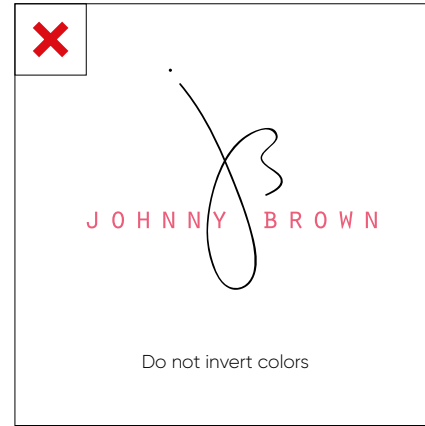

Do not invert colors