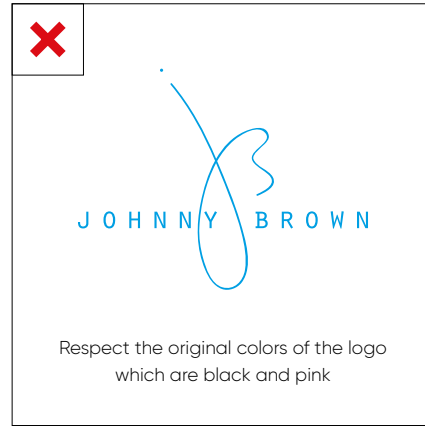

LOGO READABILITY

To keep the logo always well readable, with or without baseline, it is imperative to respect the minimal size detailed here.

logo with baseline

logo without baseline

icon

DO'S & DON'T

Here is a list of wrong usages of the logo (except the first one).

Original logo

Respect the original colors of the logo which are black and pink

Do not invert colors

Do not stretch or change aspect ratio

Do not modify the opacity of the logo

Do not add special effects like shadows, gradients, etc.