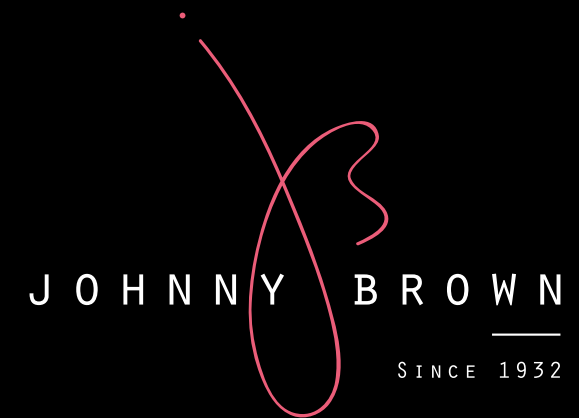

LOGO WITH
FRENCH BASELINE
COLOR / NEGATIVE

LOGO WITH
ENGLISH BASELINE
COLOR / NEGATIVE

LOGO FAMILY
BLACK VERSION
/ POSITIVE

Positive version
of logos to be used
on all supports
in black and white

original logo