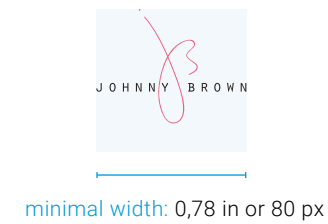

with French baseline

with English baseline

LOGO SECURITY
PADDING

A minimum spacing all around the logo is necessary to maintain the integrity of the brand. The dimensions of the padding is equal to the length of O-W-N letters. No image or copy should invade this zone all around the logo.

LOGO READABILITY

To keep the logo always well readable, with or without baseline, it is imperative to respect the minimal size detailed here.

logo with baseline

logo without baseline

icon

DO'S & DON'T

Here is a list of wrong usages of the logo (except the first one).