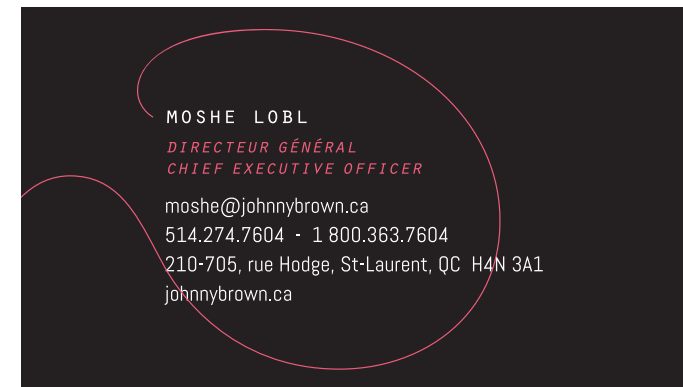

BUSINESS CARD

23

BUSINESS CARD

With spot varnish on the logo at the front and on the pink swirl on the back