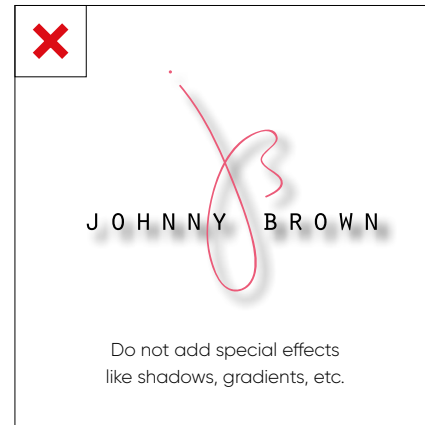

LOGO READABILITY

To keep the logo always well readable, with or without baseline, it is imperative to respect the minimal size detailed here.

logo with baseline

logo without baseline

icon

DO'S & DON'T

Here is a list of wrong usages of the logo (except the first one).

Original logo

Respect the original colors of the logo which are black and pink

Do not invert colors

Do not stretch or change aspect ratio

Do not modify the opacity of the logo

Do not add special effects like shadows, gradients, etc.

LOGO INTEGRATION ON PHOTO OR FLAT COLOR

Choose the negative or positive version in order to obtain the best possible contrast.

on photo

JOHNNY BROWN

on flat color

JOHNNY BROWN

JOHNNY BROWN

JOHNNY BROWN