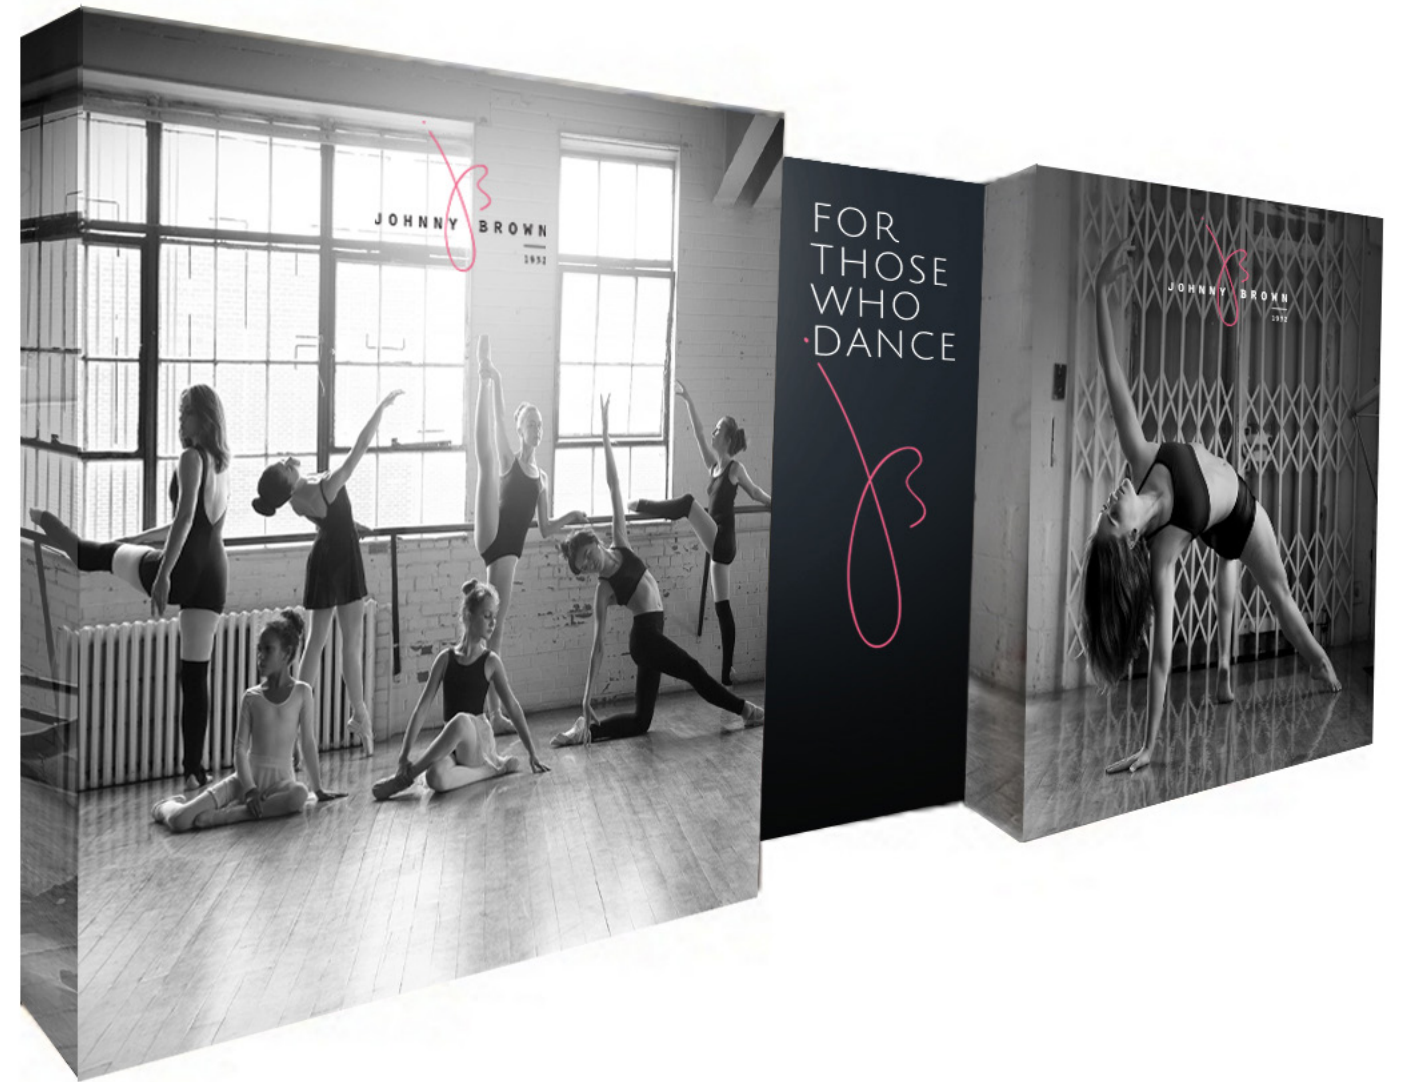

25

BOOTH

BOOTH